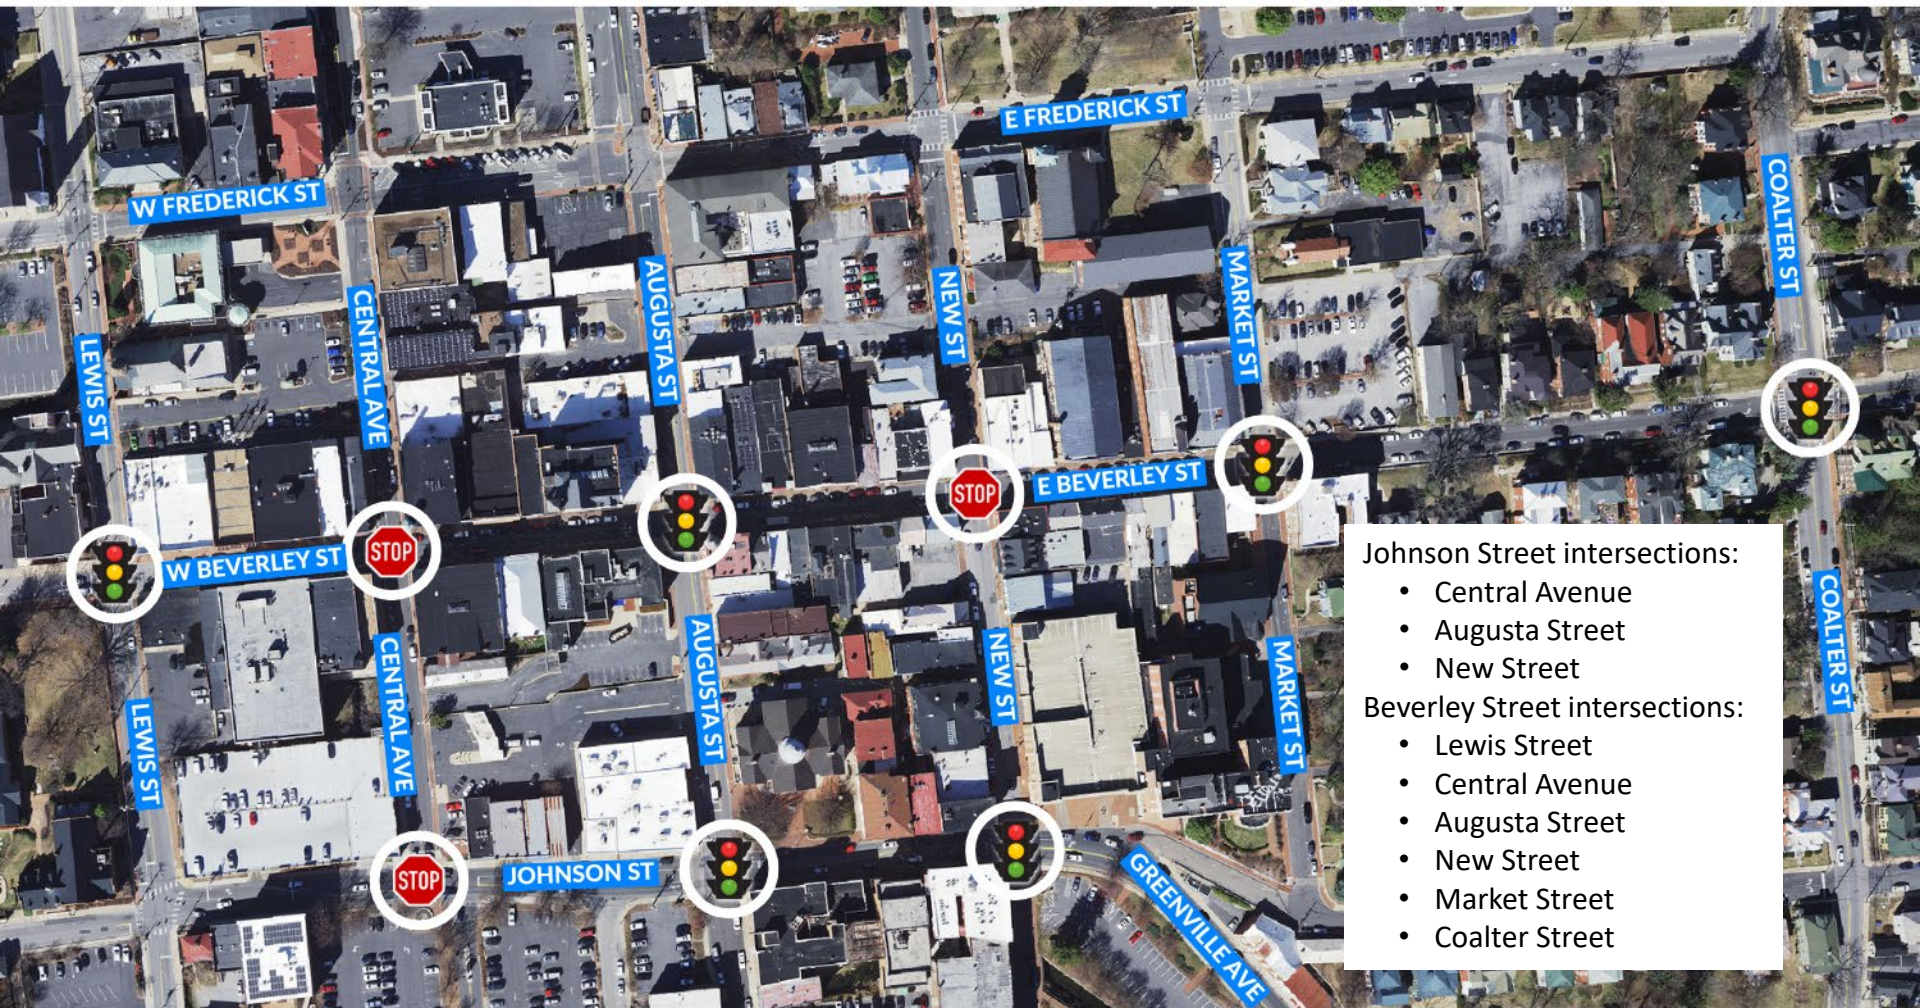

HSIP (Highway Safety Improvement Program) Intersections along Beverley Street

City Council Work Session
January 8, 2026

STARS Study

City of Staunton 10 PSI Intersections Improvement Study

Staunton, Virginia

FINAL REPORT

February 2022

INTERSECTION LOCATIONS

Johnson Street intersections:

- Central Avenue
- Augusta Street
- New Street

Beverley Street intersections:

- Lewis Street
- Central Avenue
- Augusta Street
- New Street
- Market Street
- Coalter Street

Existing ADA ramps

Central Ave.

Augusta St.

New St.

Market St.

Directional ADA ramps

Bulb outs / Curb Extensions

Figure 63. Alternative 1 Concept Sketch – West Beverly Street at Augusta Street

© 2025 Google

Google Maps

DEEP END
VOEGE

HILL
COUNTRY
BARBECUE MARKET

BARBICUE
MARKET

MAN

SUN

Thank you!