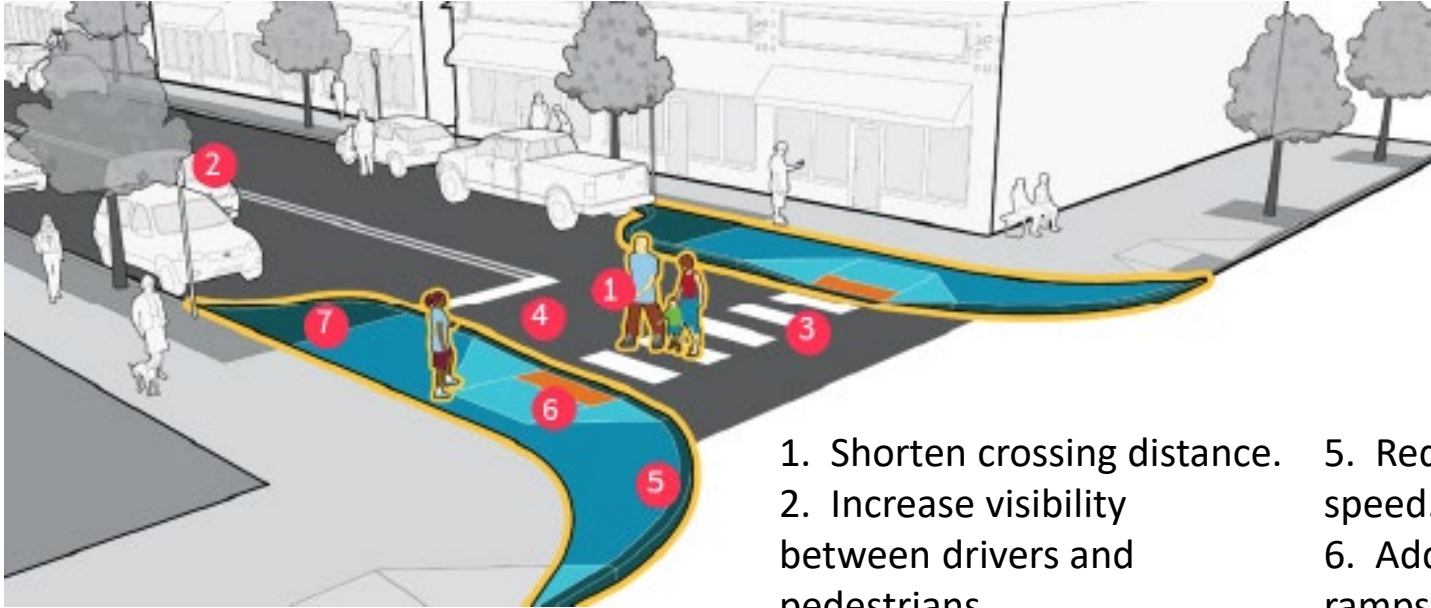

Existing ADA ramps

Central Ave.

Augusta St.

New St.

Market St.

Directional ADA ramps

Bulb outs / Curb Extensions

Figure 63. Alternative 1 Concept Sketch – West Beverly Street at Augusta Street

Safety Benefits

1. Shorten crossing distance.
2. Increase visibility between drivers and pedestrians.
3. Crosswalk is more noticeable to drivers.
4. Narrow the roadway to slow through speeds.
5. Reduce vehicular turning speed.
6. Add space for ADA curb ramps aligned with crosswalk.
7. Create physical barrier from parking encroachment on crosswalk.