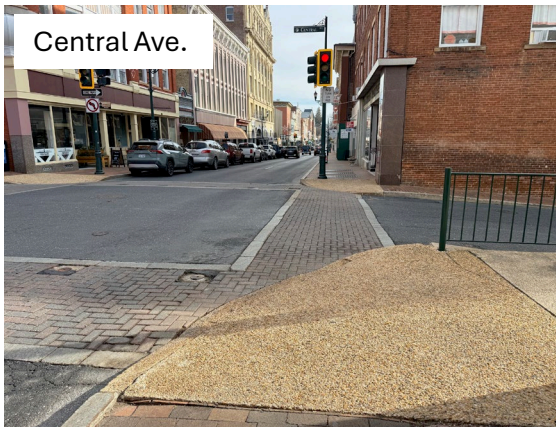

FINAL REPORT

February 2022

INTERSECTION LOCATIONS

Johnson Street intersections:

- Central Avenue
- Augusta Street
- New Street

Beverley Street intersections:

- Lewis Street
- Central Avenue
- Augusta Street
- New Street
- Market Street
- Coalter Street

Existing ADA ramps

Central Ave.

Augusta St.

New St.

Market St.

Directional ADA ramps

Bulb outs / Curb Extensions

Figure 63. Alternative 1 Concept Sketch – West Beverly Street at Augusta Street

Safety Benefits

1. Shorten crossing distance.
2. Increase visibility between drivers and pedestrians.
3. Crosswalk is more noticeable to drivers.
4. Narrow the roadway to slow through speeds.
5. Reduce vehicular turning speed.
6. Add space for ADA curb ramps aligned with crosswalk.
7. Create physical barrier from parking encroachment on crosswalk.