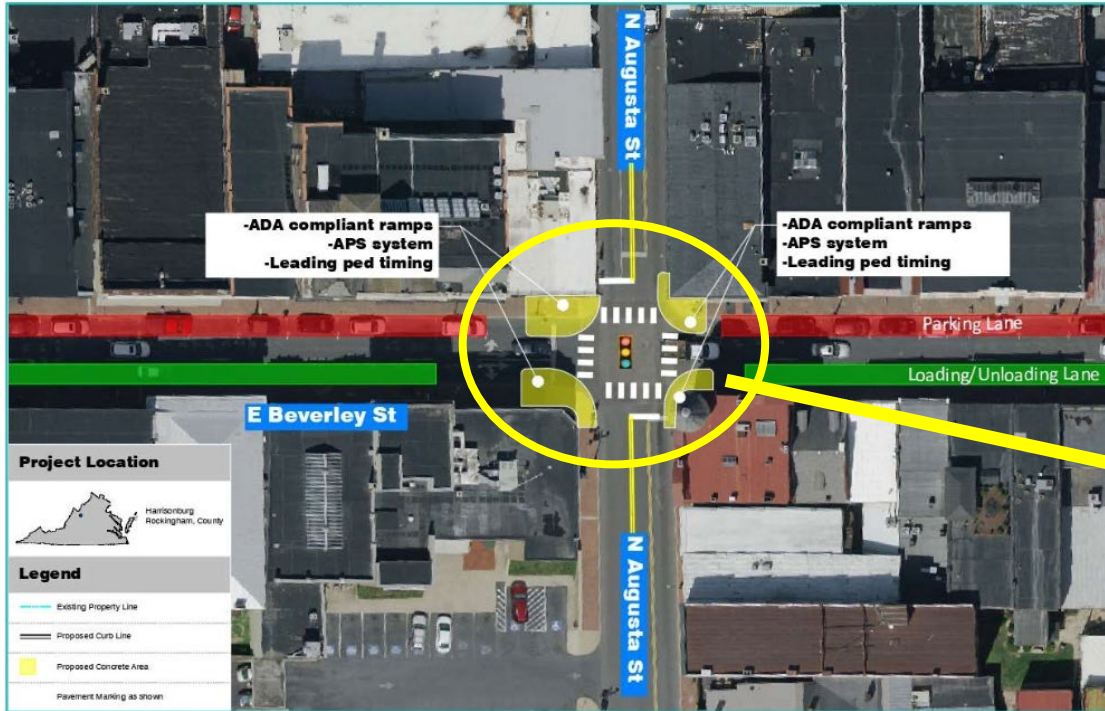

FINAL REPORT

February 2022

INTERSECTION LOCATIONS

Johnson Street intersections:

- Central Avenue
- Augusta Street
- New Street

Beverley Street intersections:

- Lewis Street
- Central Avenue
- Augusta Street
- New Street
- Market Street
- Coalter Street

Existing ADA ramps

Central Ave.

Augusta St.

New St.

Market St.

Directional ADA ramps

Bulb outs / Curb Extensions

Figure 63. Alternative 1 Concept Sketch – West Beverly Street at Augusta Street

Safety Benefits

1. Shorten crossing distance.
2. Increase visibility between drivers and pedestrians.
3. Crosswalk is more noticeable to drivers.
4. Narrow the roadway to slow through speeds.
5. Reduce vehicular turning speed.
6. Add space for ADA curb ramps aligned with crosswalk.
7. Create physical barrier from parking encroachment on crosswalk.