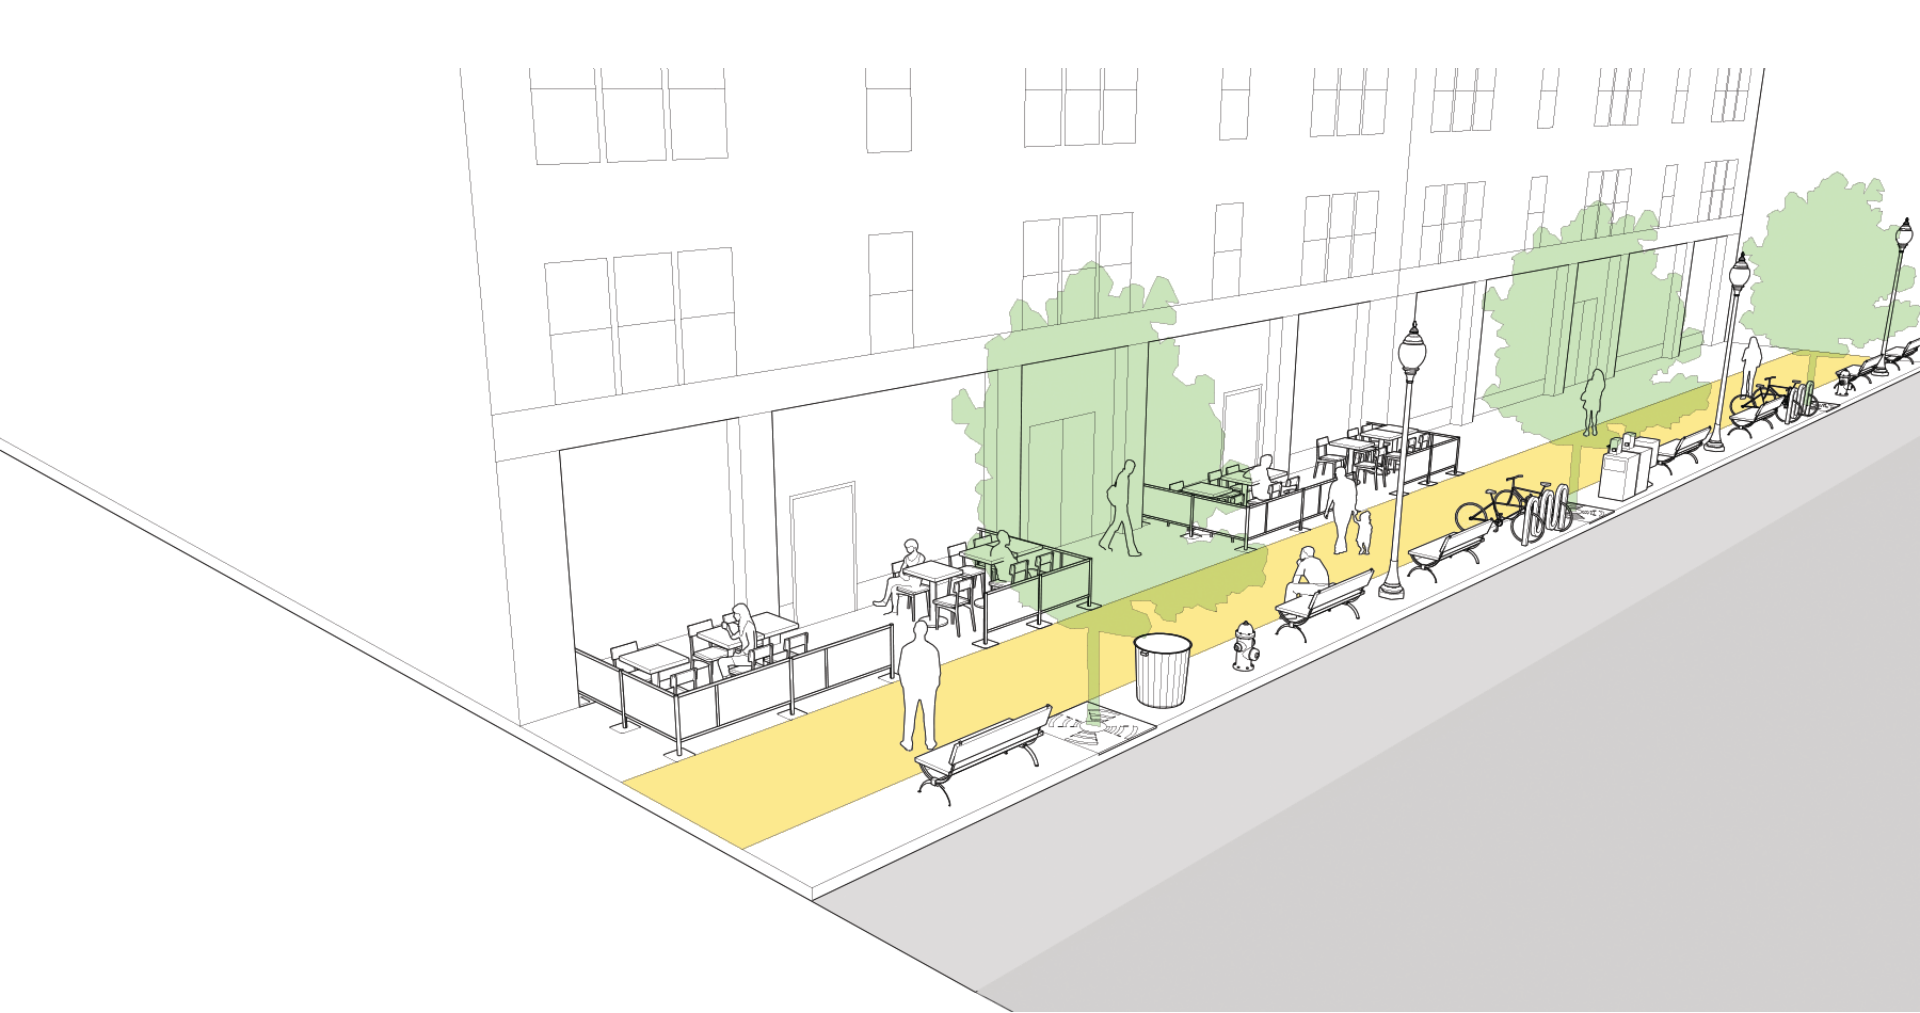

Existing ADA ramps

Central Ave.

Augusta St.

New St.

Market St.

Directional ADA ramps

Bulb outs / Curb Extensions

Figure 63. Alternative 1 Concept Sketch – West Beverly Street at Augusta Street

Safety Benefits

1. Shorten crossing distance.
2. Increase visibility between drivers and pedestrians.
3. Crosswalk is more noticeable to drivers.
4. Narrow the roadway to slow through speeds.
5. Reduce vehicular turning speed.
6. Add space for ADA curb ramps aligned with crosswalk.
7. Create physical barrier from parking encroachment on crosswalk.

CURB EXTENSIONS +
WIDER SIDEWALKS

Bulb outs / Curb Extensions example

Bulb outs / Curb Extensions example

WHY?

STAUNTON
OLIVE OIL
COMPANY

STAUNTON
OLIVE OIL
COMPANY

OPEN
Come in for...

Lichen Knot
PLANT DESIGN
INTENTIONAL LIVING
BEAUTIFUL SURROUNDINGS